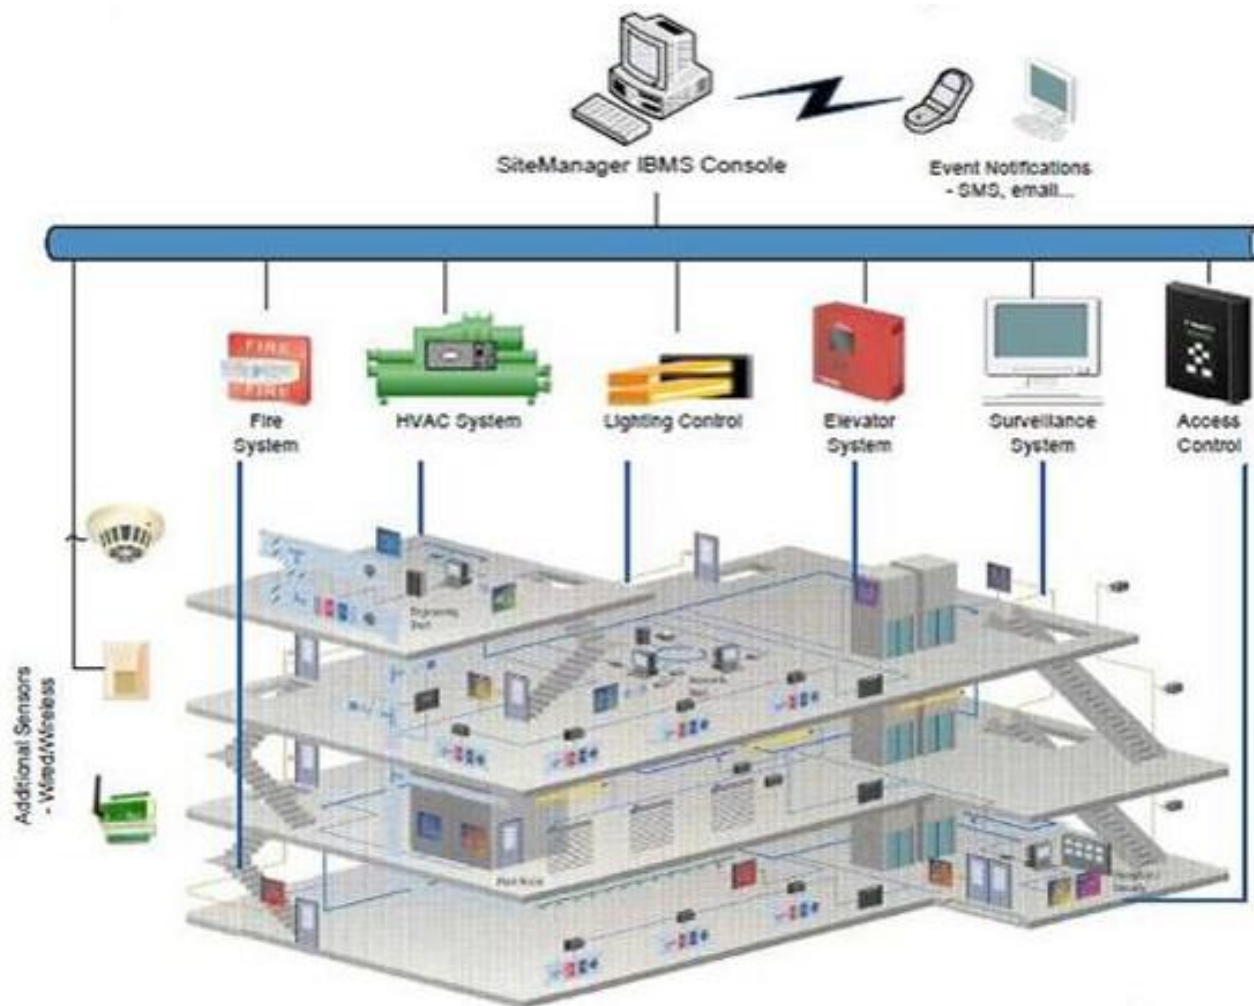

## SUSTAINABLE PRACTICES

*Smart Building enables precise matching of intelligent technologies and regulations. It ensures savings for practical application, its own light-intensity control switches and its own control minimize electric consumption. Its air-conditioning system tracks temperature and adjusts centralization with precision in every room, specially in cafeterias and rest rooms.*

# SMART CONVINIENCE

- With free wi fi access to all over the building, on-demand ordering and coffee shop reservation and other building facility including the use of gym are integrated in one application. Help and on-demand request are within access to residents' smart phones.
- **SMART SECURITY.** Remote cameras are installed and are equipped with advanced and synchronize system that does not only monitor safety features of the building but monitor every entry and signals every exit for unwarranted guests.
- **BUILDING's OWN SECURED PAYMENT GATEWAY** means every residents have Smart Pass ID which can be used in commercial facilities of the building. This smart ID can also be used to purchase outside the building because its covered by Bancnet.
- The Smart building sells its own generated power to residence to support its own maintenance.
- It even has it own **SMART PARKING** so you can Reserve and Book space before you arrive.

Smart Building has Integrated System that provides single platform for efficient operations and control.

*Integrated System for efficient operations and control.*

# Smart Market

*SIMPLE. Operated with INTELLIGENT MANAGEMENT SYSTEM*

RPCConnect presents its **G4 (Generation Four) Smart Building**. It is Green a Technology with flexible Cloud platform for anytime anywhere applications. It is designed for energy efficiency and cost-reduction technology that is integrated to self-sustainability. The Building requires less personnel to hire and helps earn money for its own operation.